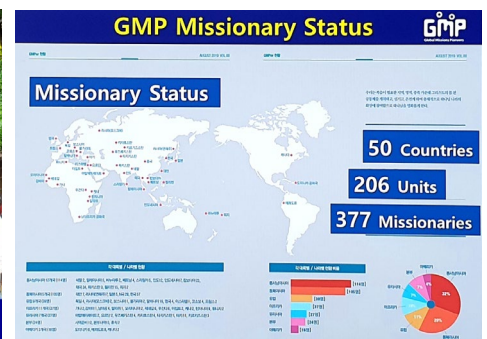

# GMP Non-Denominational Mission Agency

In the mid-1980s, Korean mission agencies (Korea of OMF, GBT of Wycliffe, GMTC) that had been working with other international mission organizations combined into one corporate organization, GMF. GMP (Global Mission Pioneers) was established in 1987 as an overseas sending organization in charge of pioneering mission work belonging to GMF (Global Missionary Fellowship).

GMP (Global Mission Pioneers) is a mission organization that combines international experience with the strength and characteristics of the Korean Church. It was founded to go out to preach the gospel, pioneer the community of faith, and make disciples of the Lord. Currently, 377 GMP missionaries have been sent to 50 countries to expand the kingdom of God.