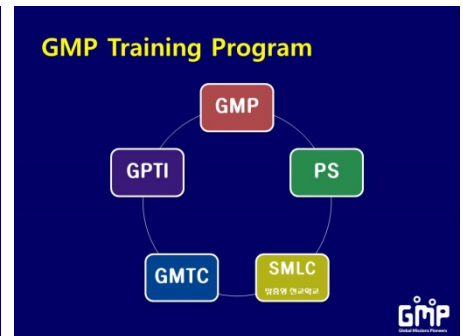

# GMP Non-Denominational Mission Agency

In the mid-1980s, Korean mission agencies (Korea of OMF, GBT of Wycliffe, GMTC) that had been working with other international mission organizations combined into one corporate organization, GMF. GMP (Global Mission Pioneers) was established in 1987 as an overseas sending organization in charge of pioneering mission work belonging to GMF (Global Missionary Fellowship).

GMP (Global Mission Pioneers) is a mission organization that combines international experience with the strength and characteristics of the Korean Church. It was founded to go out to preach the gospel, pioneer the community of faith, and make disciples of the Lord. Currently, 377 GMP missionaries have been sent to 50 countries to expand the kingdom of God.